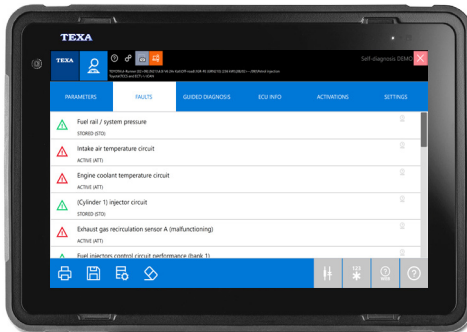

DATA SHEETS

Accurate Select
Vehicle Info and
Instruction Include
Performing
Manual Service
Resets, Overviews
of Mechatronic
Systems and More

WIRING DIAGRAMS

The Animated
Graphics Create
An Interactive
Map With The
Flow Of Input
and Output
Signals To / From
The Control Units

DASHBOARDS

Visual Live Data
Representation
and Parameters
for Many Vehicle
Systems Including
Engine, ABS,
Transmission,
Diesel Exhaust,
or Many More

ACTIVATIONS

Advanced Resets,
Component and
System Coding,
Bi-Directional
Functions,
Advanced Testing
Include Fuel Pump
/ Cylinder Cut-Off
and Many More

AUTOAUTH
AUTO AUTHENTICATION AUTHORITY
SECURE GATEWAY ACCESS

Unlock SGC Module 2017+
Chrysler and Fiat Vehicles

Unlock Of The Protected
VCUs On VW Group Vehicles

Create & Register AutoAuth Account

Unlock VW Authentication Diagnosis

DIAGNOSTIC REPORTS

PRE / POST SCAN - PDF File Easily Printed Or Saved To Shop System

Confirm Vehicle System Data

Global System Scan All DTCs

Create Vehicle System Report

COMPATIBILITY

Designed to function with IDC5 installed on TEXA AXONE, or any Windows based laptop.