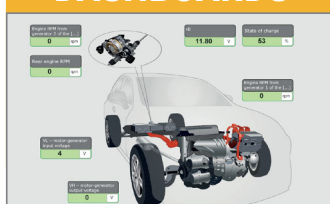

DATA SHEETS

Accurate Select
Vehicle Info and
Instruction Include
Performing
Manual Service
Resets, Overviews
of Mechatronic
Systems and More

WIRING DIAGRAMS

The Animated
Graphics Create
An Interactive
Map With The
Flow Of Input
and Output
Signals To / From
The Control Units

DASHBOARDS

Visual Live Data
Representation
and Parameters
for Many Vehicle
Systems Including
Engine, ABS,
Transmission,
Diesel Exhaust,
or Many More

ACTIVATIONS

Advanced Resets,
Component and
System Coding,
Bi-Directional
Functions,
Advanced Testing
Include Fuel Pump
/ Cylinder Cut-Off
and Many More