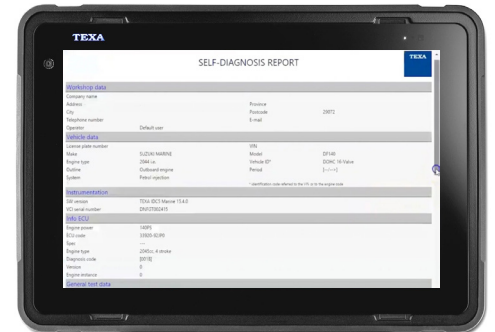

DATA SHEETS

Accurate Select
Vehicle Info and
Instruction Include
Performing
Manual Service
Resets, Overviews
of Mechatronic
Systems and More

WIRING DIAGRAMS

The Animated
Graphics Create
An Interactive
Map With The
Flow Of Input
and Output
Signals To / From
The Control Units

DASHBOARDS

Visual Live Data
Representation
and Parameters
for Many Vehicle
Systems Including
Engine, ABS,
Transmission,
Diesel Exhaust,
or Many More

ACTIVATIONS

Advanced Resets,
Component and
System Coding,
Bi-Directional
Functions,
Advanced Testing
Include Fuel Pump
/ Cylinder Cut-Off
and Many More

AUTOAUTH
AUTO AUTHENTICATION AUTHORITY
SECURE GATEWAY ACCESS

Unlock SGC Module 2017+
Chrysler and Fiat Vehicles

Unlock Of The Protected
VCUs On VW Group Vehicles

Create & Register AutoAuth Account

Unlock VW Authentication Diagnosis

DIAGNOSTIC REPORTS

PRE / POST SCAN - PDF File Easily Printed Or Saved To Shop System

Confirm Vehicle System Data

Global System Scan All DTCs

Create Vehicle System Report

COMPATIBILITY

Designed to function with IDC5 installed on TEXA AXONE, or any Windows based laptop.