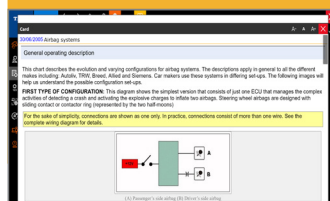

NAVIGATOR
NANOS

+ SUPERCARS

COMPACT & LIGHT
Repair Shop Mechanic Focus

TEXPACK

ADVANCED DIAGNOSTIC FEATURES + OE LEVEL VEHICLE COVERAGE

1YR
SUBSCRIPTION

SOFTWARE

STAY CURRENT WITH
REGULARLY DOWNLOADED
SOFTWARE UPDATES
TO PROVIDE THE LATEST
DIAGNOSTIC FEATURES
AND VEHICLE COVERAGE

DATA SHEETS

Accurate Select
Vehicle Info and
Instruction Include
Performing
Manual Service
Resets, Overviews
of Mechatronic
Systems and More

WIRING DIAGRAMS

The Animated
Graphics Create
An Interactive
Map With The
Flow Of Input
and Output
Signals To / From
The Control Units

DASHBOARDS

Visual Live Data
Representation
and Parameters
for Many Vehicle
Systems Including
Engine, ABS,
Transmission,
Diesel Exhaust,
or Many More

ACTIVATIONS

Advanced Resets,
Component and
System Coding,
Bi-Directional
Functions,
Advanced Testing
Include Fuel Pump
/ Cylinder Cut-Off
and Many More