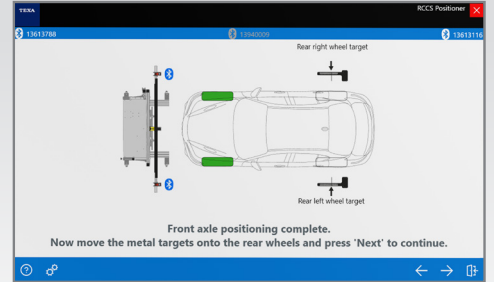

DATA SHEETS

Accurate Select
Vehicle Info and
Instruction Include
Performing
Manual Service
Resets, Overviews
of Mechatronic
Systems and More

WIRING DIAGRAMS

The Animated
Graphics Create
An Interactive
Map With The
Flow Of Input
and Output
Signals To / From
The Control Units

DASHBOARDS

Visual Live Data
Representation
and Parameters
for Many Vehicle
Systems Including
Engine, ABS,
Transmission,
Diesel Exhaust,
or Many More

ACTIVATIONS

Advanced Resets,
Component and
System Coding,
Bi-Directional
Functions,
Advanced Testing
Include Fuel Pump
/ Cylinder Cut-Off
and Many More

ADVANCED DIAGNOSTICS

OEM LEVEL VEHICLE COVERAGE + SUPERCAR

Detailed Vehicle System Faults

Detailed Modules List / Map

ADAS Calibration / Laser Measurement

AUTHENTICATION

Easily remember and manage credentials required to access manufacturers' portals.