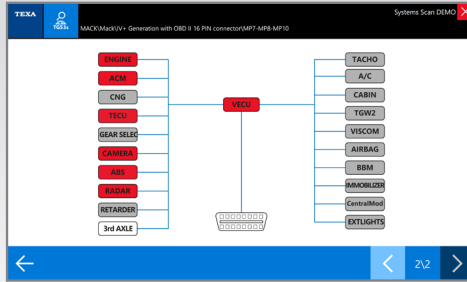

DATA SHEETS

Accurate Select
Vehicle Info and
Instruction Include
Performing
Manual Service
Resets, Overviews
of Mechatronic
Systems and More

WIRING DIAGRAMS

The Animated
Graphics Create
An Interactive
Map With The
Flow Of Input
and Output
Signals To / From
The Control Units

DASHBOARDS

Visual Live Data
Representation
and Parameters
for Many Vehicle
Systems Including
Engine, ABS,
Transmission,
Diesel Exhaust,
or Many More

ACTIVATIONS

Advanced Resets,
Component and
System Coding,
Bi-Directional
Functions,
Advanced Testing
Include Fuel Pump
/ Cylinder Cut-Off
and Many More

ADVANCED DIAGNOSTICS

OEM LEVEL VEHICLE COVERAGE + SUPERCAR

Detailed Vehicle System Faults

Detailed Modules List / Map

ADAS Calibration / Laser Measurement

AUTHENTICATION

Easily remember and manage credentials required to access manufacturers' portals.