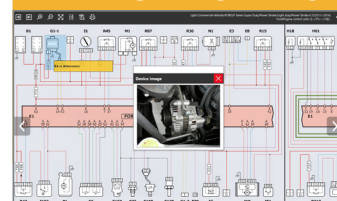

NAVIGATOR
NANOS

+ SUPERCARS

COMPACT & LIGHT
Repair Shop Mechanic Focus

TEXPACK

ADVANCED DIAGNOSTIC FEATURES + OE LEVEL VEHICLE COVERAGE

1YR
SUBSCRIPTION

SOFTWARE

STAY CURRENT WITH
REGULARLY DOWNLOADED
SOFTWARE UPDATES
TO PROVIDE THE LATEST
DIAGNOSTIC FEATURES
AND VEHICLE COVERAGE

DATA SHEETS

Accurate Select
Vehicle Info and
Instruction Include
Performing
Manual Service
Resets, Overviews
of Mechatronic
Systems and More

WIRING DIAGRAMS

The Animated
Graphics Create
An Interactive
Map With The
Flow Of Input
and Output
Signals To / From
The Control Units

DASHBOARDS

Visual Live Data
Representation
and Parameters
for Many Vehicle
Systems Including
Engine, ABS,
Transmission,
Diesel Exhaust,
or Many More

ACTIVATIONS

Advanced Resets,
Component and
System Coding,
Bi-Directional
Functions,
Advanced Testing
Include Fuel Pump
/ Cylinder Cut-Off
and Many More