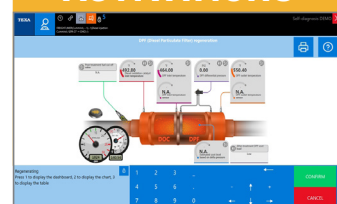

DATA SHEETS

Accurate Select
Vehicle Info and
Instruction Include
Performing
Manual Service
Resets, Overviews
of Mechatronic
Systems and More

WIRING DIAGRAMS

The Animated
Graphics Create
An Interactive
Map With The
Flow Of Input
and Output
Signals To / From
The Control Units

DASHBOARDS

Visual Live Data
Representation
and Parameters
for Many Vehicle
Systems Including
Engine, ABS,
Transmission,
Diesel Exhaust,
or Many More

ACTIVATIONS

Advanced Resets,
Component and
System Coding,
Bi-Directional
Functions,
Advanced Testing
Include Fuel Pump
/ Cylinder Cut-Off
and Many More

ADVANCED DIAGNOSTICS

OEM LEVEL VEHICLE COVERAGE + SUPERCAR

Detailed Vehicle System Faults

Detailed Modules List / Map

ADAS Calibration / Laser Measurement

AUTHENTICATION

Easily remember and manage credentials required to access manufacturers' portals.