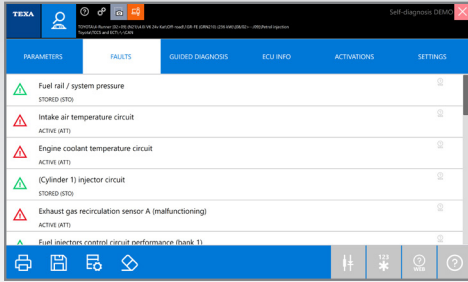

DATA SHEETS

Accurate Select
Vehicle Info and
Instruction Include
Performing
Manual Service
Resets, Overviews
of Mechatronic
Systems and More

WIRING DIAGRAMS

The Animated
Graphics Create
An Interactive
Map With The
Flow Of Input
and Output
Signals To / From
The Control Units

DASHBOARDS

Visual Live Data
Representation
and Parameters
for Many Vehicle
Systems Including
Engine, ABS,
Transmission,
Diesel Exhaust,
or Many More

ACTIVATIONS

Advanced Resets,
Component and
System Coding,
Bi-Directional
Functions,
Advanced Testing
Include Fuel Pump
/ Cylinder Cut-Off
and Many More

ADVANCED DIAGNOSTICS

OEM LEVEL VEHICLE COVERAGE + SUPERCAR

Detailed Vehicle System Faults

Detailed Modules List / Map

ADAS Calibration / Laser Measurement

AUTHENTICATION

Easily remember and manage credentials required to access manufacturers' portals.