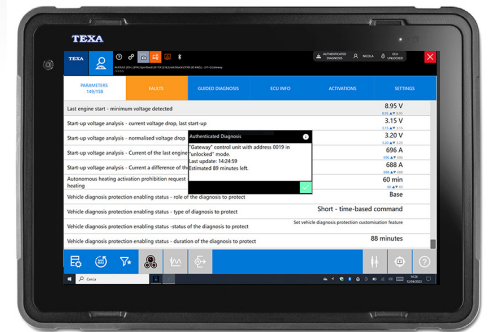

DATA SHEETS

Accurate Select
Vehicle Info and
Instruction Include
Performing
Manual Service
Resets, Overviews
of Mechatronic
Systems and More

WIRING DIAGRAMS

The Animated
Graphics Create
An Interactive
Map With The
Flow Of Input
and Output
Signals To / From
The Control Units

DASHBOARDS

Visual Live Data
Representation
and Parameters
for Many Vehicle
Systems Including
Engine, ABS,
Transmission,
Diesel Exhaust,
or Many More

ACTIVATIONS

Advanced Resets,
Component and
System Coding,
Bi-Directional
Functions,
Advanced Testing
Include Fuel Pump
/ Cylinder Cut-Off
and Many More

ADVANCED DIAGNOSTICS

OEM LEVEL VEHICLE COVERAGE + SUPERCAR

Detailed Vehicle System Faults

Detailed Modules List / Map

ADAS Calibration / Laser Measurement

AUTHENTICATION

Easily remember and manage credentials required to access manufacturers' portals.

AUTOAUTH
AUTO AUTHENTICATION AUTHORITY
SECURE GATEWAY ACCESS

Unlock SGC Module 2017+
Chrysler and Fiat Vehicles

Unlock Of The Protected
VCUs On VW Group Vehicles

Create & Register AutoAuth Account

Unlock VW Authentication Diagnosis