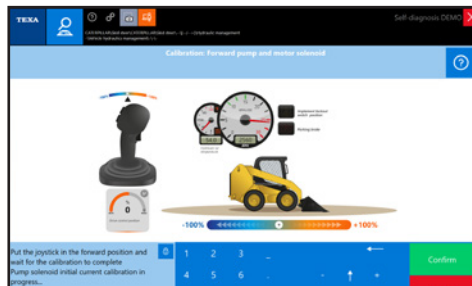

THE POWER OF ONE

DELUXE FLEET PACKAGE

3 SOFTWARE LICENSES FOR THE PRICE OF TWO

AXONE VOICE

RP1210, CanFD, DoIP,
J2534, J1708, J1850, J1939

TXT Multihub

6/9 PIN Adapter
& OBD Cable

Complete Vehicle Coverage for Diverse Fleets, DOTs, Municipalities, DPWs, Utilities and Large Independent Shops Repairing Many Vehicle Types.

- LIVE DATA & PARAMETERS
- GLOBAL SCAN MODULES
- DTC CODES & DETAILS
- MODULE DIAGRAMS
- DIAGNOSTIC REPORTS
- WIRING DIAGRAMS
- INTERACTIVE DATA SHEET
- ADAS CALIBRATION
- BIDIRECTIONAL TESTS
- CODING & ADAPTATIONS
- TECHNICAL INFORMATION (REPAIR STEPS & TROUBLESHOOT)
- ADVANCED RESETS (DPF REGEN / SPEED LIMITER)