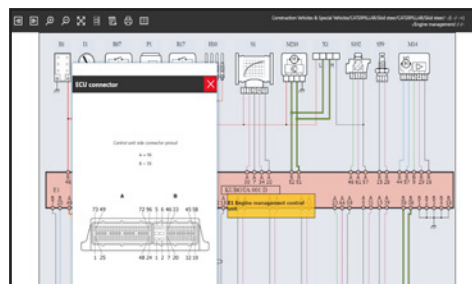

- LIVE DATA & PARAMETERS
- GLOBAL SCAN MODULES
- DTC CODES & DETAILS
- MODULE DIAGRAMS
- DIAGNOSTIC REPORTS
- WIRING DIAGRAMS
- INTERACTIVE DATA SHEET
- ADAS CALIBRATION
- BIDIRECTIONAL TESTS
- CODING & ADAPTATIONS
- TECHNICAL INFORMATION (REPAIR STEPS & TROUBLESHOOT)
- ADVANCED RESETS (DPF REGEN / SPEED LIMITER)