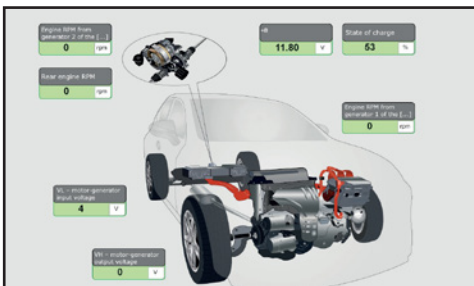

THE POWER OF ONE

DELUXE FLEET PACKAGE

3 SOFTWARE LICENSES FOR THE PRICE OF TWO

AXONE VOICE

RP1210, CanFD, DoIP,
J2534, J1708, J1850, J1939

TXT Multihub

6/9 PIN Adapter
& OBD Cable

Complete Vehicle Coverage for Diverse Fleets, DOTs, Municipalities, DPWs, Utilities and Large Independent Shops Repairing Many Vehicle Types.

- LIVE DATA & PARAMETERS
- GLOBAL SCAN MODULES
- DTC CODES & DETAILS
- MODULE DIAGRAMS
- DIAGNOSTIC REPORTS
- WIRING DIAGRAMS
- INTERACTIVE DATA SHEET
- ADAS CALIBRATION
- BIDIRECTIONAL TESTS
- CODING & ADAPTATIONS
- TECHNICAL INFORMATION (REPAIR STEPS & TROUBLESHOOT)
- ADVANCED RESETS (DPF REGEN / SPEED LIMITER)