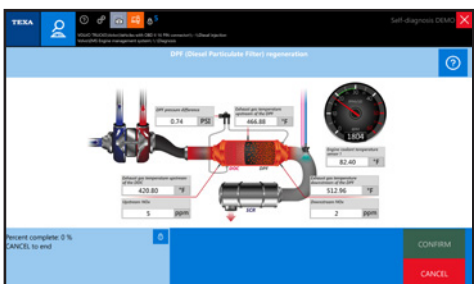

THE POWER OF ONE

DELUXE FLEET PACKAGE

3 SOFTWARE LICENSES FOR THE PRICE OF TWO

AXONE VOICE

RP1210, CanFD, DoIP,
J2534, J1708, J1850, J1939

TXT Multihub

6/9 PIN Adapter
& OBD Cable

Complete Vehicle Coverage for Diverse Fleets, DOTs, Municipalities, DPWs, Utilities and Large Independent Shops Repairing Many Vehicle Types.

- LIVE DATA & PARAMETERS
- GLOBAL SCAN MODULES
- DTC CODES & DETAILS
- MODULE DIAGRAMS
- DIAGNOSTIC REPORTS
- WIRING DIAGRAMS
- INTERACTIVE DATA SHEET
- ADAS CALIBRATION
- BIDIRECTIONAL TESTS
- CODING & ADAPTATIONS
- TECHNICAL INFORMATION (REPAIR STEPS & TROUBLESHOOT)
- ADVANCED RESETS (DPF REGEN / SPEED LIMITER)