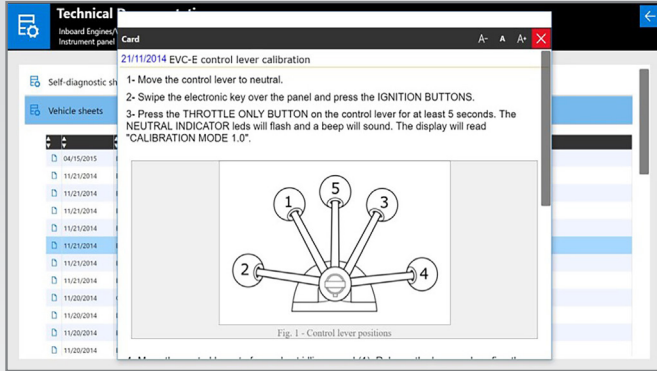

ADVANCED DIAGNOSTICS

PROTOCOLS & FEATURES POWERSPORTS COVERAGE

- Interactive Maintenance Guides
- Visual Live Data Dashboards & Recorded Drive Tests
- Technical Information & Bulletins
- System Diagnostic Reports

Cable Selection With Detailed Procedures