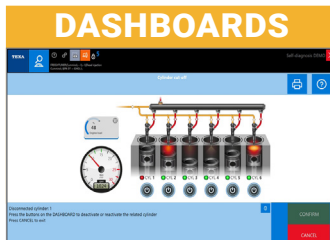

DATA SHEETS

Accurate Select
Vehicle Info and
Instruction Include
Performing
Manual Service
Resets, Overviews
of Mechatronic
Systems and More

WIRING DIAGRAMS

The Animated
Graphics Create
An Interactive
Map With The
Flow Of Input
and Output
Signals To / From
The Control Units

DASHBOARDS

Visual Live Data
Representation
and Parameters
for Many Vehicle
Systems Including
Engine, ABS,
Transmission,
Diesel Exhaust,
or Many More

ACTIVATIONS

Advanced Resets,
Component and
System Coding,
Bi-Directional
Functions,
Advanced Testing
Include Fuel Pump
/ Cylinder Cut-Off
and Many More