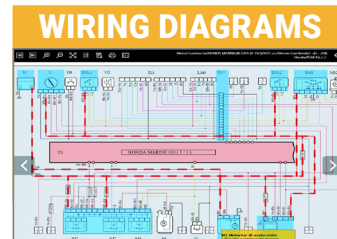

TEXA

PROFESSIONAL LEVEL MARINE DIAGNOSTICS

OE Level Coverage For Inboard / Outboard / PWCs

Advanced Marine Diagnostics & Protocols

- Live Data, DTC Codes, Maintenance Resets
- Resets Like Throttle Calibrations and More...
- Over 1500 Interactive Wiring Diagrams (patented)
- Technical Bulletins On Frequent Problems
- Nominal Values Provide DTC Tree Diagram
- Coverage On More Than 90 Manufacturers
- More Than 3000 Model Selections

TEXA TXB EVOLUTION

BIKE & MARINE

Advanced Diagnostics &
Current Protocols Compatible
For Both Environments

TEXPACK

ADVANCED DIAGNOSTIC FEATURES + OE LEVEL VEHICLE COVERAGE

1YR
SUBSCRIPTION

SOFTWARE

STAY CURRENT WITH
REGULARLY DOWNLOADED
SOFTWARE UPDATES
TO PROVIDE THE LATEST
DIAGNOSTIC FEATURES
AND VEHICLE COVERAGE

DATA SHEETS

Accurate Select
Vehicle Info and
Instruction Include
Performing
Manual Service
Resets, Overviews
of Mechatronic
Systems and More

WIRING DIAGRAMS

The Animated
Graphics Create
An Interactive
Map With The
Flow Of Input
and Output
Signals To / From
The Control Units

DASHBOARDS

Visual Live Data
Representation
and Parameters
for Many Vehicle
Systems Including
Engine, ABS,
Transmission,
Diesel Exhaust,
or Many More

ACTIVATIONS

Advanced Resets,
Component and
System Coding,
Bi-Directional
Functions,
Advanced Testing
Include Fuel Pump
/ Cylinder Cut-Off
and Many More