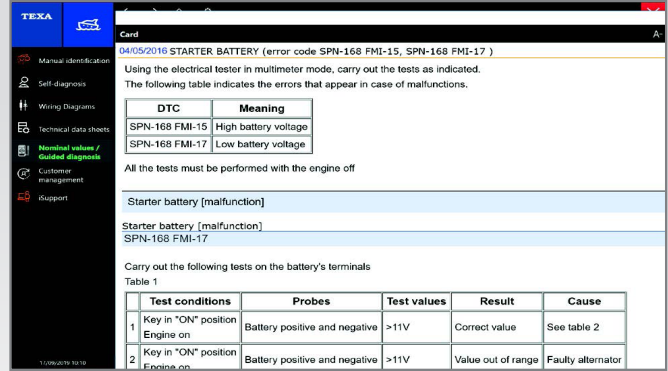

Troubleshooting & Repair Procedures