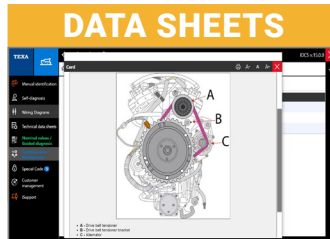

TEXA TXB EVOLUTION

BIKE & MARINE

Advanced Diagnostics &
Current Protocols Compatible
For Both Environments

TEXPACK

ADVANCED DIAGNOSTIC FEATURES + OE LEVEL VEHICLE COVERAGE

1YR
SUBSCRIPTION

SOFTWARE

STAY CURRENT WITH
REGULARLY DOWNLOADED
SOFTWARE UPDATES
TO PROVIDE THE LATEST
DIAGNOSTIC FEATURES
AND VEHICLE COVERAGE

DATA SHEETS

Accurate Select
Vehicle Info and
Instruction Include
Performing
Manual Service
Resets, Overviews
of Mechatronic
Systems and More

WIRING DIAGRAMS

The Animated
Graphics Create
An Interactive
Map With The
Flow Of Input
and Output
Signals To / From
The Control Units

DASHBOARDS

Visual Live Data
Representation
and Parameters
for Many Vehicle
Systems Including
Engine, ABS,
Transmission,
Diesel Exhaust,
or Many More

ACTIVATIONS

Advanced Resets,
Component and
System Coding,
Bi-Directional
Functions,
Advanced Testing
Include Fuel Pump
/ Cylinder Cut-Off
and Many More