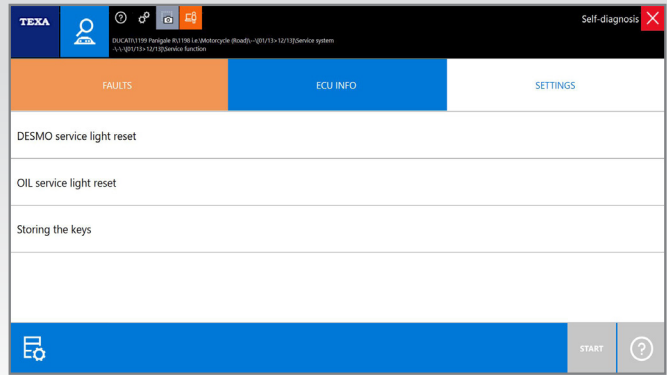

WIRING DIAGRAMS

The Animated Graphics Create An Interactive Map With The Flow Of Input and Output Signals To / From The Control Units

DASHBOARDS

Visual Live Data Representation and Parameters for Many Vehicle Systems Including Engine, ABS, Transmission, Diesel Exhaust, or Many More

Cable Selection With Detailed Procedures

Maintenance Resets & Advanced Resets

COMPATIBILITY

Designed to function with IDC5 installed on TEXA AXONE, or any Windows based laptop.

VEHICLE COVERAGE - ALL MAJOR MAKES