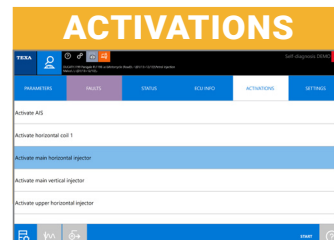

ACTIVATIONS

Advanced Resets, Component and System Coding, Bi-Directional Functions, Advanced Testing Include Fuel Pump / Cylinder Cut-Off and Many More