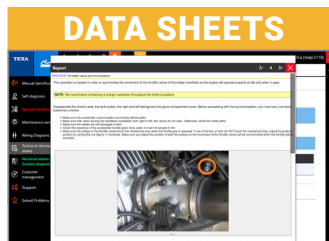

DYNAMIC TESTS

Parameter Recording While Moving

- Live Data, DTC Codes, Maintenance Resets
- Advanced Resets Like CO2 adjustments, Throttle Calibrations, Key Coding and More...
- Over 1500 Interactive Wiring Diagrams (patented)
- Technical Bulletins On Frequent Problems
- Nominal Values Provide DTC Tree Diagram

1YR
SUBSCRIPTION

SOFTWARE

STAY CURRENT WITH REGULARLY DOWNLOADED SOFTWARE UPDATES TO PROVIDE THE LATEST DIAGNOSTIC FEATURES AND VEHICLE COVERAGE

DATA SHEETS

Accurate Select Vehicle Info and Instruction Include Performing Manual Service Resets, Overviews of Mechatronic Systems and More

WIRING DIAGRAMS

The Animated Graphics Create An Interactive Map With The Flow Of Input and Output Signals To / From The Control Units

DASHBOARDS

Visual Live Data Representation and Parameters for Many Vehicle Systems Including Engine, ABS, Transmission, Diesel Exhaust, or Many More