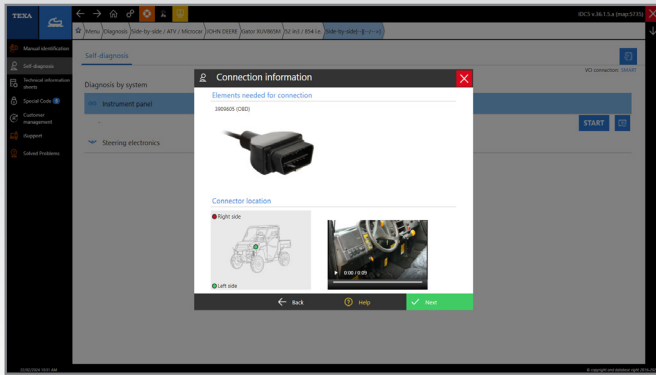

ADVANCED DIAGNOSTICS

PROTOCOLS & FEATURES POWERSPORTS COVERAGE

Cable Selection With Detailed Procedures