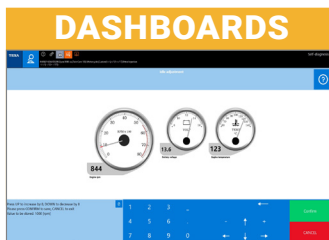

DYNAMIC TESTS

Parameter Recording While Moving

- Live Data, DTC Codes, Maintenance Resets
- Advanced Resets Like CO2 adjustments, Throttle Calibrations, Key Coding and More...
- Over 1500 Interactive Wiring Diagrams (patented)
- Technical Bulletins On Frequent Problems
- Nominal Values Provide DTC Tree Diagram

1YR
SUBSCRIPTION

SOFTWARE

STAY CURRENT WITH REGULARLY DOWNLOADED SOFTWARE UPDATES TO PROVIDE THE LATEST DIAGNOSTIC FEATURES AND VEHICLE COVERAGE

DATA SHEETS

Accurate Select Vehicle Info and Instruction Include Performing Manual Service Resets, Overviews of Mechatronic Systems and More

WIRING DIAGRAMS

The Animated Graphics Create An Interactive Map With The Flow Of Input and Output Signals To / From The Control Units

DASHBOARDS

Visual Live Data Representation and Parameters for Many Vehicle Systems Including Engine, ABS, Transmission, Diesel Exhaust, or Many More