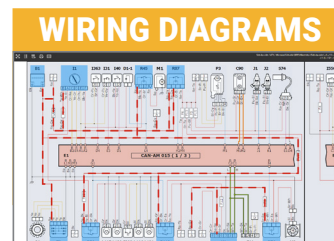

DYNAMIC TESTS

Parameter Recording While Moving

- Live Data, DTC Codes, Maintenance Resets
- Advanced Resets Like CO2 adjustments, Throttle Calibrations, Key Coding and More...
- Over 1500 Interactive Wiring Diagrams (patented)
- Technical Bulletins On Frequent Problems
- Nominal Values Provide DTC Tree Diagram

1YR
SUBSCRIPTION

SOFTWARE

STAY CURRENT WITH REGULARLY DOWNLOADED SOFTWARE UPDATES TO PROVIDE THE LATEST DIAGNOSTIC FEATURES AND VEHICLE COVERAGE

DATA SHEETS

Accurate Select Vehicle Info and Instruction Include Performing Manual Service Resets, Overviews of Mechatronic Systems and More

WIRING DIAGRAMS

The Animated Graphics Create An Interactive Map With The Flow Of Input and Output Signals To / From The Control Units

DASHBOARDS

Visual Live Data Representation and Parameters for Many Vehicle Systems Including Engine, ABS, Transmission, Diesel Exhaust, or Many More