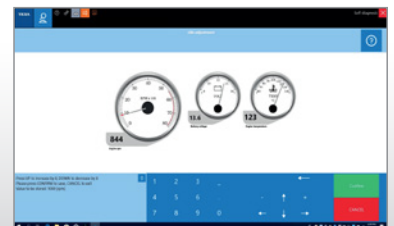

TEXA DIAGNOSTICS BRINGING

BACK TO POWERSPORTS

TEXA IDC5 powersports software guides repair technicians through all the diagnostic phases. Motorcycles, Dirtbikes, e-Bikes, Snow Mobiles, Side-by-side/ATV, Personal Watercrafts (PWCs)

AFFORDABLE DIAGNOSTICS + TXB EVOLUTION BIKE & MARINE

- Fast Multi-System Status Scan With DTC Reports
- Data Graph Live Parameters, Maintenance Resets

- Component Activations, Bi-Directional Controls
- Interactive Wiring Diagrams / Component Locations