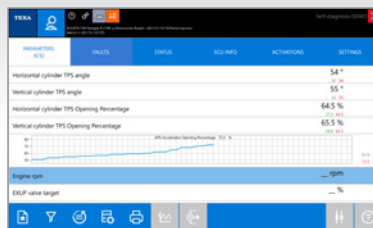

TEXA DIAGNOSTICS BRINGING

BACK TO POWERSPORTS

TEXA IDC5 powersports software guides repair technicians through all the diagnostic phases. Motorcycles, Dirtbikes, e-Bikes, Snow Mobiles, Side-by-side/ATV, Personal Watercrafts (PWCs)

AFFORDABLE DIAGNOSTICS + TXB EVOLUTION BIKE & MARINE

- Fast Multi-System Status Scan With DTC Reports
- Data Graph Live Parameters, Maintenance Resets

- Component Activations, Bi-Directional Controls
- Interactive Wiring Diagrams / Component Locations