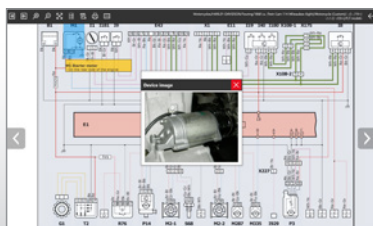

TEXA DIAGNOSTICS BRINGING

BACK TO POWERSPORTS

TEXA IDC5 powersports software guides repair technicians through all the diagnostic phases. Motorcycles, Dirtbikes, e-Bikes, Snow Mobiles, Side-by-side/ATV, Personal Watercrafts (PWCs)

AFFORDABLE DIAGNOSTICS + TXB EVOLUTION BIKE & MARINE

- Fast Multi-System Status Scan With DTC Reports
- Data Graph Live Parameters, Maintenance Resets

- Component Activations, Bi-Directional Controls
- Interactive Wiring Diagrams / Component Locations