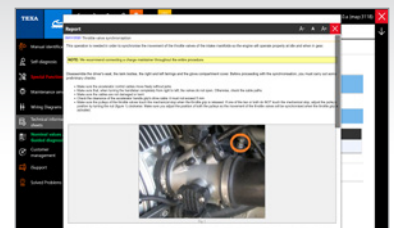

TEXA DIAGNOSTICS BRINGING

BACK TO POWERSPORTS

TEXA IDC5 powersports software guides repair technicians through all the diagnostic phases. Motorcycles, Dirtbikes, e-Bikes, Snow Mobiles, Side-by-side/ATV, Personal Watercrafts (PWCs)

AFFORDABLE DIAGNOSTICS + TXB EVOLUTION BIKE & MARINE

- Fast Multi-System Status Scan With DTC Reports
- Data Graph Live Parameters, Maintenance Resets

- Component Activations, Bi-Directional Controls
- Interactive Wiring Diagrams / Component Locations