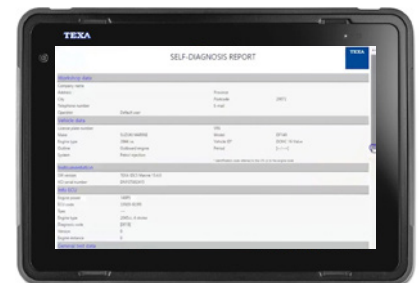

3 Create Vehicle System Report

292 FERNWOOD AVE
EDISON, NJ 08837

NORTHAMERICA@TEXA.COM

WWW.TEXAUSA.COM

MADE IN ITALY / OEM PARTNER