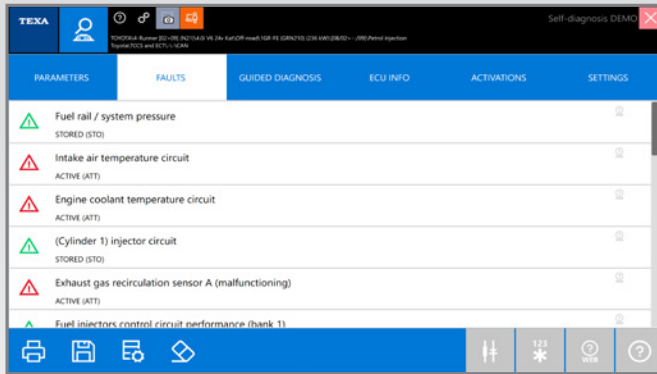

ADVANCED DIAGNOSTICS

OE LEVEL VEHICLE COVERAGE + SUPERCAR
COVERAGE ON MORE THAN 50 MANUFACTURERS - MORE THAN 900 MODEL SELECTIONS