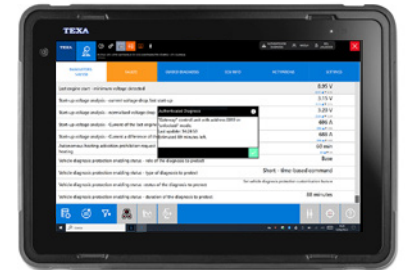

SECURE GATEWAY ACCESS

Chrysler and Fiat Vehicles

VCUs On VW Group Vehicles

PRE/POST SCAN REPORTS

Diagnostic Report PDF file easily printed or saved to shop system