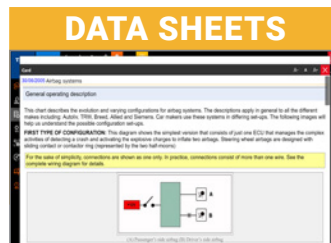

Accurate Select Vehicle Info and Instruction Include Performing Manual Service Resets, Overviews of Mechatronic Systems and More