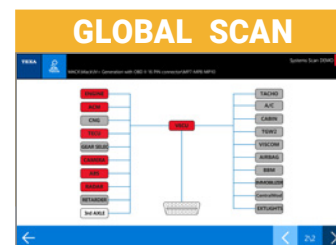

- FREE Access CAR Repair Data
- Code Linked TSBs & Repair Info
- Component Replacement Guides

- Data Graph Live Parameters
- Guided Maintenance Resets
- Maintenance Schedules & Data
- Adaptive Diagnostic Reports

## TEXPACK

SOFTWARE UPDATES - VEHICLE COVERAGE + ADVANCED FEATURES

1YR  
**SUBSCRIPTION  
 SOFTWARE**

STAY CURRENT  
 WITH REGULARLY  
 DOWNLOADED  
 SOFTWARE  
 TO PROVIDE  
 THE LATEST  
 UPDATES FOR  
 DIAGNOSTIC  
 FEATURES AND  
 VEHICLE  
 COVERAGE

Detailed Vehicle System Listed Faults Instantly Display All Errors With Related Codes / Detailed Descriptions

Detailed Scan All ECUs with Topology Module Map, Live Data and Test Drive Functions

Accurate Select Vehicle Info and Instruction Include Performing Manual Service Resets, Overviews of Mechatronic Systems and More

The Animated Graphics Create An Interactive Map With The Flow Of Input and Output Signals To / From The Control Units

Visual Live Data Representation and Parameters for Many Vehicle Systems Including Engine, ABS, Transmission, and Many More