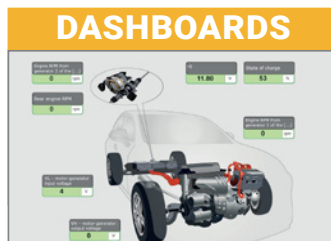

## TEXPACK

SOFTWARE UPDATES - VEHICLE COVERAGE + ADVANCED FEATURES

1YR  
**SUBSCRIPTION  
 SOFTWARE**

STAY CURRENT  
 WITH REGULARLY  
 DOWNLOADED  
 SOFTWARE  
 TO PROVIDE  
 THE LATEST  
 UPDATES FOR  
 DIAGNOSTIC  
 FEATURES AND  
 VEHICLE  
 COVERAGE

Detailed Vehicle System Listed Faults Instantly Display All Errors With Related Codes / Detailed Descriptions

Detailed Scan All ECUs with Topology Module Map, Live Data and Test Drive Functions

Accurate Select Vehicle Info and Instruction Include Performing Manual Service Resets, Overviews of Mechatronic Systems and More

The Animated Graphics Create An Interactive Map With The Flow Of Input and Output Signals To / From The Control Units

Visual Live Data Representation and Parameters for Many Vehicle Systems Including Engine, ABS, Transmission, and Many More