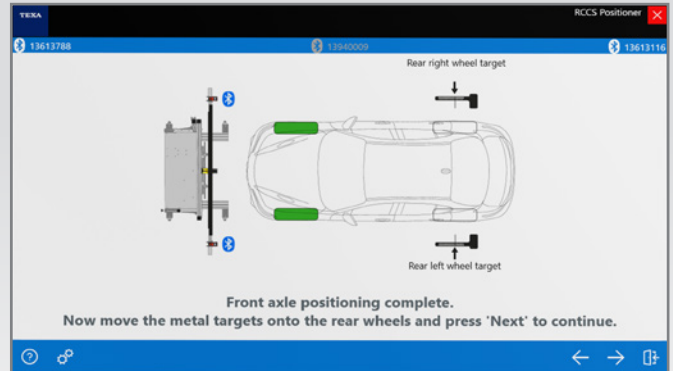

ADAS Calibration / Laser Measurement

- FREE Access CAR Repair Data
- Code Linked TSBs & Repair Info
- Component Replacement Guides

- Data Graph Live Parameters
- Guided Maintenance Resets
- Maintenance Schedules & Data
- Adaptive Diagnostic Reports

TEXPACK

SOFTWARE UPDATES - VEHICLE COVERAGE + ADVANCED FEATURES

1YR
**SUBSCRIPTION
SOFTWARE**

STAY CURRENT
WITH REGULARLY
DOWNLOADED
SOFTWARE
TO PROVIDE
THE LATEST
UPDATES FOR
DIAGNOSTIC
FEATURES AND
VEHICLE
COVERAGE