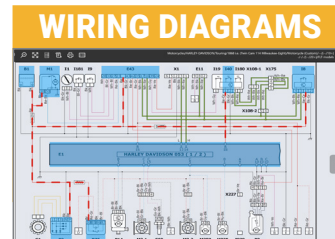

1YR
SUBSCRIPTION

SOFTWARE

STAY CURRENT WITH REGULARLY DOWNLOADED SOFTWARE UPDATES TO PROVIDE THE LATEST DIAGNOSTIC FEATURES AND VEHICLE COVERAGE

DATA SHEETS

Accurate Select Vehicle Info and Instruction Include Performing Manual Service Resets, Overviews of Mechatronic Systems and More

WIRING DIAGRAMS

The Animated Graphics Create An Interactive Map With The Flow Of Input and Output Signals To / From The Control Units

DASHBOARDS

Visual Live Data Representation and Parameters for Many Vehicle Systems Including Engine, ABS, Transmission, Diesel Exhaust, or Many More