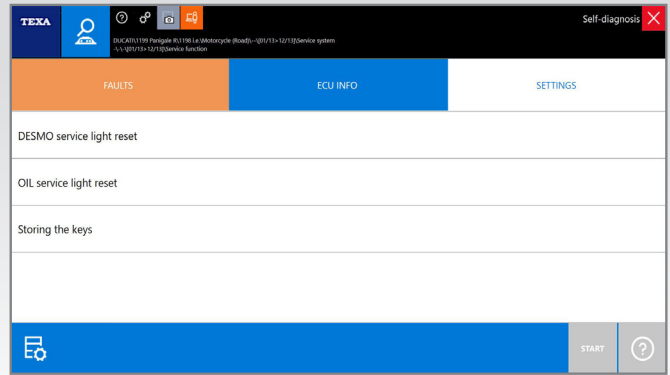

WIRING DIAGRAMS

The Animated Graphics Create An Interactive Map With The Flow Of Input and Output Signals To / From The Control Units

DASHBOARDS

Visual Live Data Representation and Parameters for Many Vehicle Systems Including Engine, ABS, Transmission, Diesel Exhaust, or Many More

Cable Selection With Detailed Procedures

Maintenance Resets & Advanced Resets

COMPATIBILITY

Designed to function with IDC5 installed on TEXA AXONE, or any Windows based laptop.

VEHICLE COVERAGE - ALL MAJOR MAKES