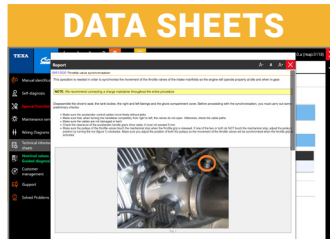

- 1yr TEXPACK Subscription
- 1yr TEX@INFO Subscription

DYNAMIC TESTS Parameter Recording While Moving

- Live Data, DTC Codes, Maintenance Resets
- Advanced Resets Like CO2 adjustments, Throttle Calibrations, Key Coding and More...
- Over 1500 Interactive Wiring Diagrams (patented)
- Technical Bulletins On Frequent Problems
- Nominal Values Provide DTC Tree Diagram

1YR
SUBSCRIPTION

SOFTWARE

STAY CURRENT WITH REGULARLY DOWNLOADED SOFTWARE UPDATES TO PROVIDE THE LATEST DIAGNOSTIC FEATURES AND VEHICLE COVERAGE

DATA SHEETS

Accurate Select Vehicle Info and Instruction Include Performing Manual Service Resets, Overviews of Mechatronic Systems and More

WIRING DIAGRAMS

The Animated Graphics Create An Interactive Map With The Flow Of Input and Output Signals To / From The Control Units

DASHBOARDS

Visual Live Data Representation and Parameters for Many Vehicle Systems Including Engine, ABS, Transmission, Diesel Exhaust, or Many More