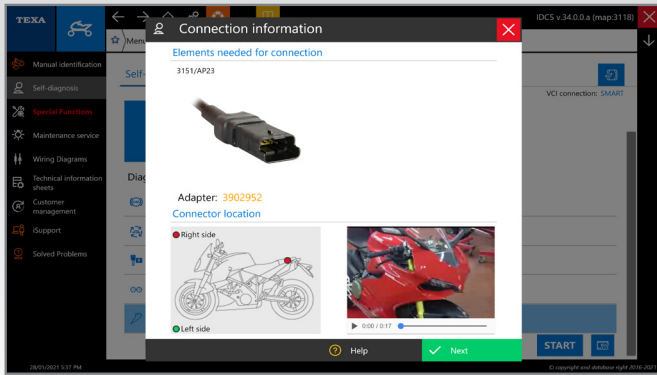

ADVANCED DIAGNOSTICS

PROTOCOLS & FEATURES POWERSPORTS COVERAGE

Cable Selection With Detailed Procedures