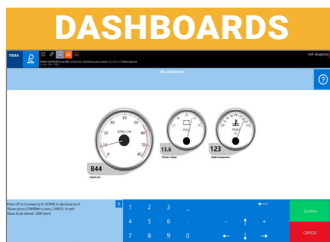

1YR
SUBSCRIPTION

SOFTWARE

STAY CURRENT WITH REGULARLY DOWNLOADED SOFTWARE UPDATES TO PROVIDE THE LATEST DIAGNOSTIC FEATURES AND VEHICLE COVERAGE

DATA SHEETS

Accurate Select Vehicle Info and Instruction Include Performing Manual Service Resets, Overviews of Mechatronic Systems and More

WIRING DIAGRAMS

The Animated Graphics Create An Interactive Map With The Flow Of Input and Output Signals To / From The Control Units

DASHBOARDS

Visual Live Data Representation and Parameters for Many Vehicle Systems Including Engine, ABS, Transmission, Diesel Exhaust, or Many More