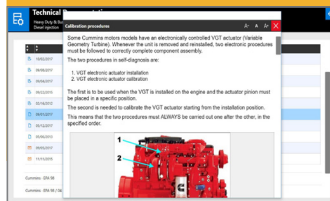

AND MORE...

TEXPACK

1YR
SUBSCRIPTION

SOFTWARE

STAY CURRENT WITH
REGULARLY DOWNLOADED
SOFTWARE UPDATES
TO PROVIDE THE LATEST
DIAGNOSTIC FEATURES
AND VEHICLE COVERAGE

ADVANCED DIAGNOSTIC FEATURES + OE LEVEL VEHICLE COVERAGE

DATA SHEETS

Accurate Select
Vehicle Info and
Instruction Include
Performing
Manual Service
Resets, Overviews
of Mechatronic
Systems and More

WIRING DIAGRAMS

The Animated
Graphics Create
An Interactive
Map With The
Flow Of Input
and Output
Signals To / From
The Control Units

SYSTEM SCAN

Single Screen
Engine System
DTC Scan With
AI Diagnostic
Assistant for
Easy Repair
Troubleshooting
Experience

ACTIVATIONS

Advanced Resets,
Component and
System Coding,
Bi-Directional
Functions,
Advanced Testing
Include Fuel Pump
/ Cylinder Cut-Off
and Many More