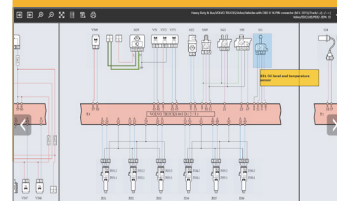

AND MORE...

TEXPACK

1YR
SUBSCRIPTION

SOFTWARE

STAY CURRENT WITH
REGULARLY DOWNLOADED
SOFTWARE UPDATES
TO PROVIDE THE LATEST
DIAGNOSTIC FEATURES
AND VEHICLE COVERAGE

ADVANCED DIAGNOSTIC FEATURES + OE LEVEL VEHICLE COVERAGE

DATA SHEETS

Accurate Select
Vehicle Info and
Instruction Include
Performing
Manual Service
Resets, Overviews
of Mechatronic
Systems and More

WIRING DIAGRAMS

The Animated
Graphics Create
An Interactive
Map With The
Flow Of Input
and Output
Signals To / From
The Control Units

SYSTEM SCAN

Single Screen
Engine System
DTC Scan With
AI Diagnostic
Assistant for
Easy Repair
Troubleshooting
Experience

ACTIVATIONS

Advanced Resets,
Component and
System Coding,
Bi-Directional
Functions,
Advanced Testing
Include Fuel Pump
/ Cylinder Cut-Off
and Many More