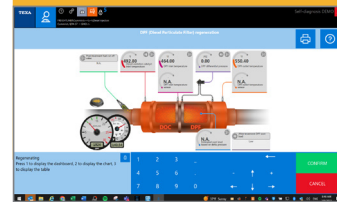

AND MORE...

TEXPACK

1YR
SUBSCRIPTION

SOFTWARE

STAY CURRENT WITH
REGULARLY DOWNLOADED
SOFTWARE UPDATES
TO PROVIDE THE LATEST
DIAGNOSTIC FEATURES
AND VEHICLE COVERAGE

ADVANCED DIAGNOSTIC FEATURES + OE LEVEL VEHICLE COVERAGE

DATA SHEETS

Accurate Select
Vehicle Info and
Instruction Include
Performing
Manual Service
Resets, Overviews
of Mechatronic
Systems and More

WIRING DIAGRAMS

The Animated
Graphics Create
An Interactive
Map With The
Flow Of Input
and Output
Signals To / From
The Control Units

SYSTEM SCAN

Single Screen
Engine System
DTC Scan With
AI Diagnostic
Assistant for
Easy Repair
Troubleshooting
Experience

ACTIVATIONS

Advanced Resets,
Component and
System Coding,
Bi-Directional
Functions,
Advanced Testing
Include Fuel Pump
/ Cylinder Cut-Off
and Many More