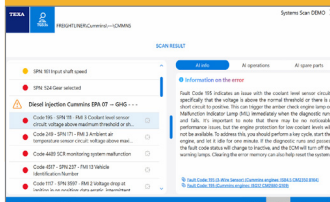

AND MORE...

TEXPACK

1YR
SUBSCRIPTION

SOFTWARE

STAY CURRENT WITH
REGULARLY DOWNLOADED
SOFTWARE UPDATES
TO PROVIDE THE LATEST
DIAGNOSTIC FEATURES
AND VEHICLE COVERAGE

ADVANCED DIAGNOSTIC FEATURES + OE LEVEL VEHICLE COVERAGE

DATA SHEETS

Accurate Select
Vehicle Info and
Instruction Include
Performing
Manual Service
Resets, Overviews
of Mechatronic
Systems and More

WIRING DIAGRAMS

The Animated
Graphics Create
An Interactive
Map With The
Flow Of Input
and Output
Signals To / From
The Control Units

SYSTEM SCAN

Single Screen
Engine System
DTC Scan With
AI Diagnostic
Assistant for
Easy Repair
Troubleshooting
Experience

ACTIVATIONS

Advanced Resets,
Component and
System Coding,
Bi-Directional
Functions,
Advanced Testing
Include Fuel Pump
/ Cylinder Cut-Off
and Many More